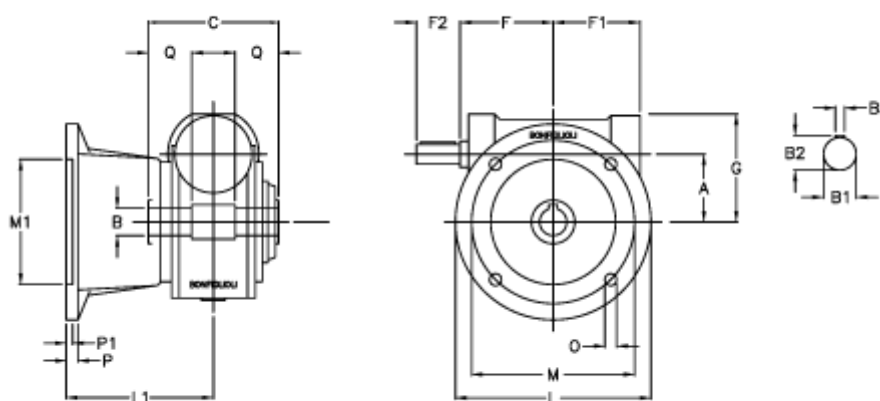

Data Sheet

Article number: 3901044010600

Description: Worm gear with solid input shaft
VF 44FA-10-HS

Measures

a	= 44.6	F1 = 54	P = 9
B	= 18	F2 = 30	P1 = 7
B1	= 11	g = 71	Q = 24.5
B2	= 12.5	L = 110	
B3	= 4	L1 = 90	
C	= 64	m = 87	
Description	= VF 44FA-xx-HS	M1 = 60	
F	= 54	O = 8.5	